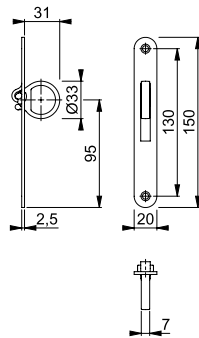

■ **STB5/852**

duraplus®

HOPPE aluminium face plate with with pull ring:

- Fits door milling for ASSA 2014 type of lock
- For flush pocket doors
- Fixing: visible, multi-purpose screws

Aluminium finishes: