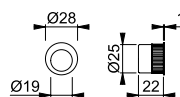

HOPPE nylon pull for pocket doors:

- Fixing: at front of door with silicone or adhesive