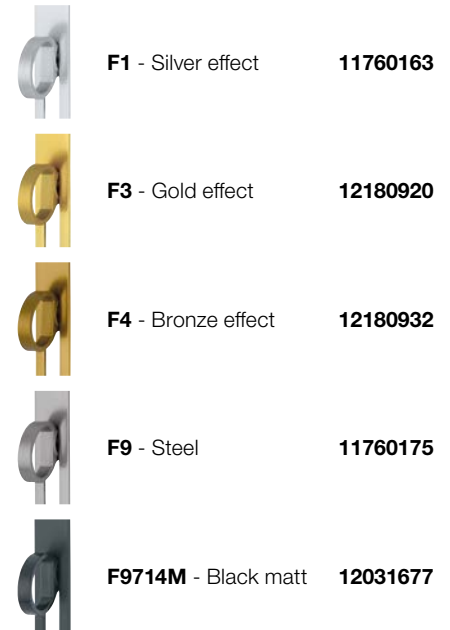

## 499

duraplus®

HOPPE aluminium recessed pull pair:

- Fixing: concealed, recessed pulls with silicone or adhesive

Aluminium finishes:

	<b>F1</b> - Silver effect	<b>11760138</b>
	<b>F3</b> - Gold effect	<b>12180889</b>
	<b>F4</b> - Bronze effect	<b>12180890</b>
	<b>F9</b> - Steel	<b>11760145</b>
	<b>F9714M</b> - Black matt	<b>12031653</b>

## 499

duraplus®

HOPPE aluminium recessed pull pair with emergency release/turn:

- Connection: HOPPE solid spindle
- Fixing: concealed, recessed pulls with silicone or adhesive

Aluminium finishes:

	<b>F1</b> - Silver effect	<b>11756366</b>
	<b>F3</b> - Gold effect	<b>12180907</b>
	<b>F4</b> - Bronze effect	<b>12180919</b>
	<b>F9</b> - Steel	<b>11756378</b>
	<b>F9714M</b> - Black matt	<b>12031665</b>

■ **STB5/852**

duraplus®

HOPPE aluminium face plate with with pull ring:

- Fits door milling for ASSA 2014 type of lock
- For flush pocket doors
- Fixing: visible, multi-purpose screws

Aluminium finishes:

■ **K450**

duraplus®

HOPPE nylon pull for pocket doors:

- Fixing: at front of door with silicone or adhesive

Nylon finishes:

The brand attributes distinguish all HOPPE products and convey the brand promise.