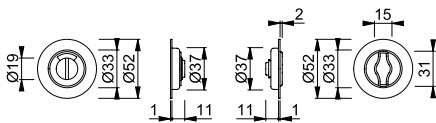

## 499

duraplus®

HOPPE aluminium recessed pull pair with emergency release/turn:

- Connection: HOPPE solid spindle
- Fixing: concealed, recessed pulls with silicone or adhesive

Aluminium finishes:

	<b>F1</b> - Silver effect	<b>11756366</b>
	<b>F3</b> - Gold effect	<b>12180907</b>
	<b>F4</b> - Bronze effect	<b>12180919</b>
	<b>F9</b> - Steel	<b>11756378</b>
	<b>F9714M</b> - Black matt	<b>12031665</b>